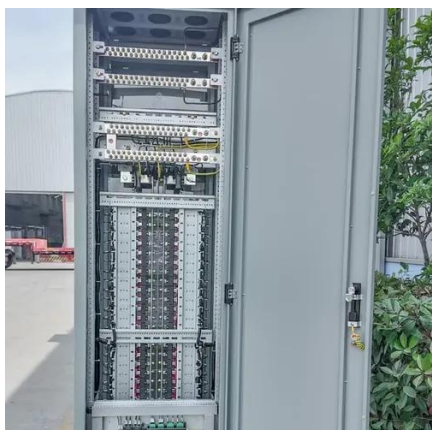

What Is 10?

The number 10 (ten) is the first double-digit number in the tenth position that follows the number nine. Because there is no double-digit number on a keyboard or calculator, 10 must be ...