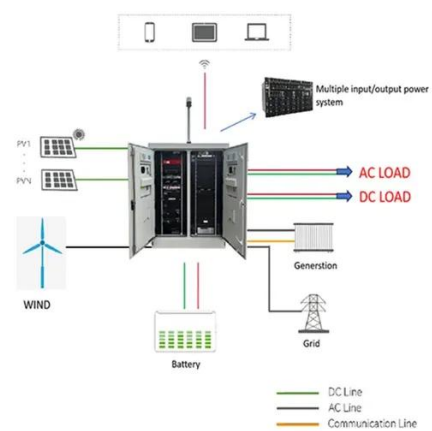

Photovoltaic Glue Boards: Specifications, Dimensions, and Installation

Meta Description: Discover the critical specifications and dimensions of photovoltaic glue boards with technical data tables, real-world case studies, and 2023 installation guidelines. Learn ...

How Long Do 6V Photovoltaic Glue