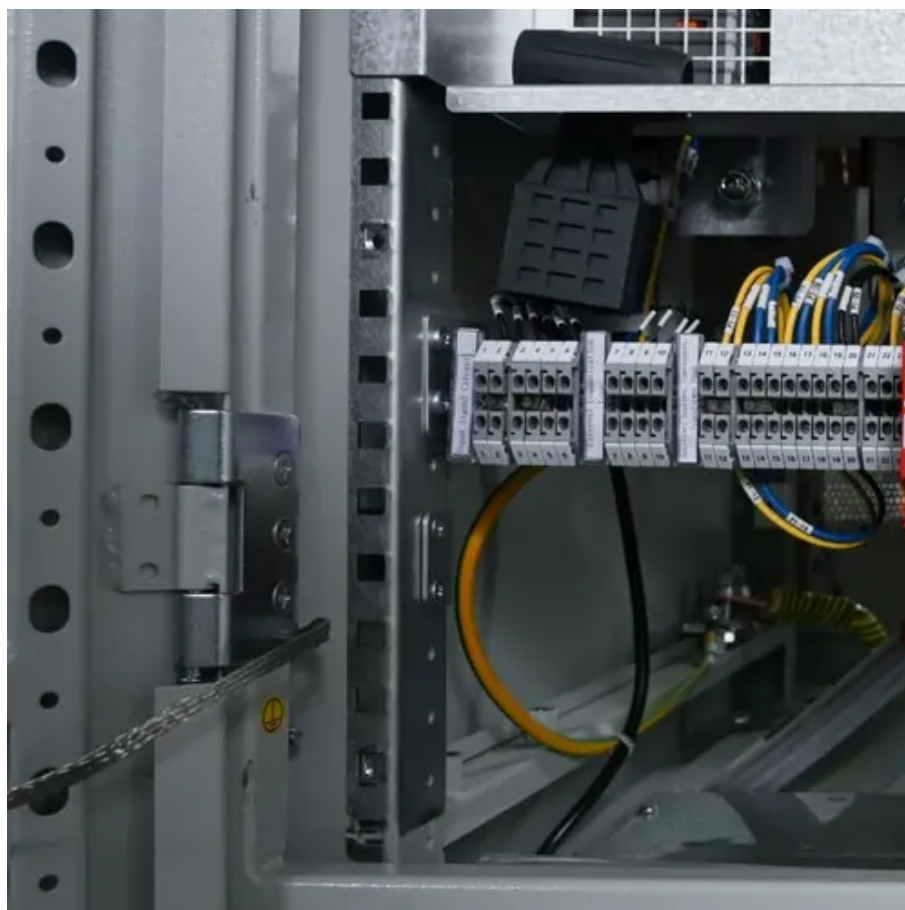

120kW Industrial Cabinet for Workshop Use