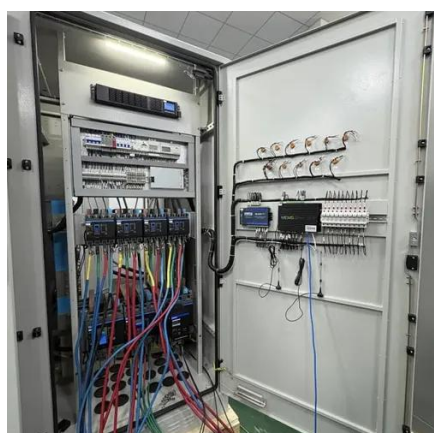

Palavras com T

Lista com 1000 palavras com t. Exemplos: termo, talarico, trivial, tênue, transcender, tribulação, transgressão e muitas outras na língua portuguesa