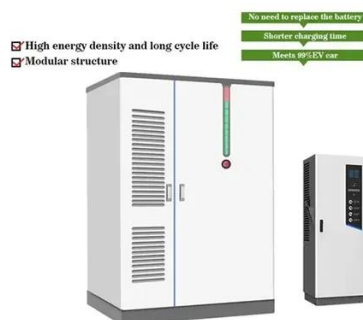

[GSL ENERGY 83kWh 100kWh 215kWh Outdoor Cabinet Energy ...](#)

It is suitable for microgrid scenarios such as small-scale commercial and industrial energy storage, photovoltaic diesel storage, and photovoltaic storage and charging.

[215kWh Commercial & Industrial All-in-one ESS Cabinet](#)

Stars Series 215kWh Cabinet ESS is a smart, modular energy storage system for C& I and microgrid applications. It offers high safety with multi-level BMS and fire protection, efficient thermal ...

Galaxy 215 Distributed Energy Storage Cabinet: An Efficient En

at meeting the growing demand for energy reserves. It's constructed from 15 modules, each with a capacity of 14.33kWh, collectively forming a powerful 215kWh energy storage system.

[215 degree energy storage cabinet design](#)