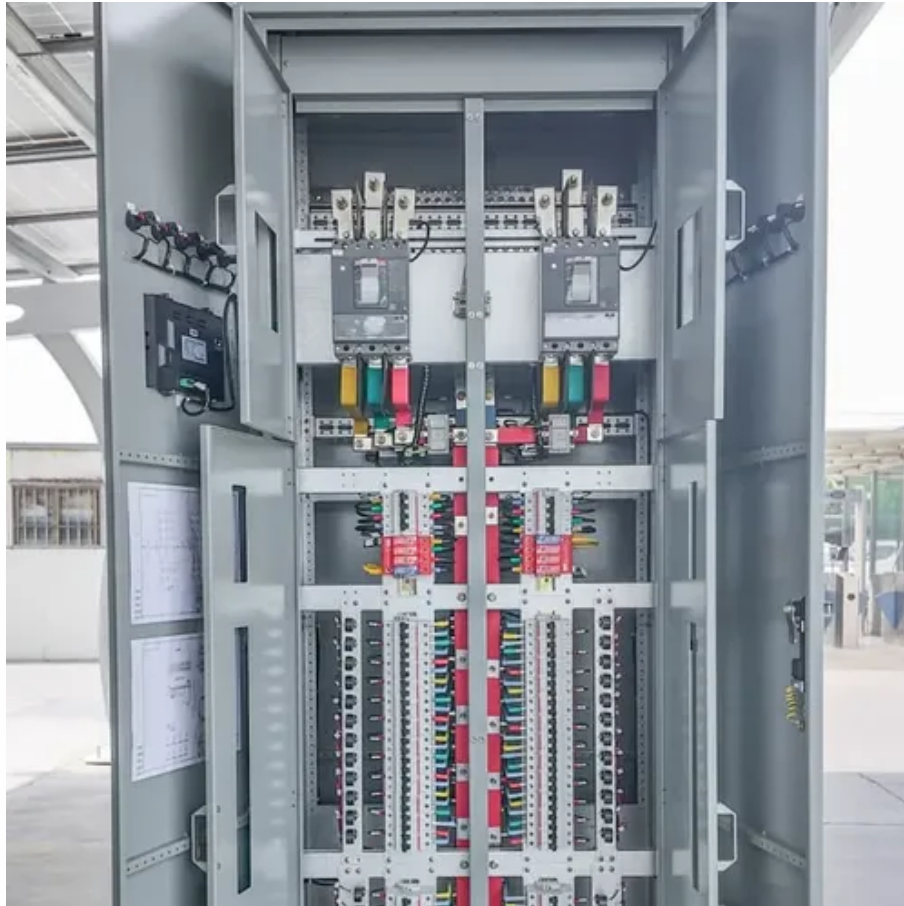

## Overview

---

A typical home solar panel is about 3 feet wide by 5.5 feet long, occupying an area of roughly 17. When looking into a system for your home, the amount of. Tip: Gross area = Net module area × Layout factor (accounts for row spacing, walkways, setbacks). Typical. The Solar Power Roof Area Calculator is a valuable tool designed to help users estimate the required roof area for installing solar panels. Its primary use is to determine how much space is necessary on a roof to accommodate a specific amount of solar power generation. You can enter the size of the modules and click from top to bottom, or omit some steps and start e. At the bottom, it is calculated which size the photovoltaic system with the. Total Panels: 16 Rows: 4, Columns: 4 Total Panel Area: 280. 4% Estimated System Capacity: 6. - Maintain at least 1 ft (or 0.