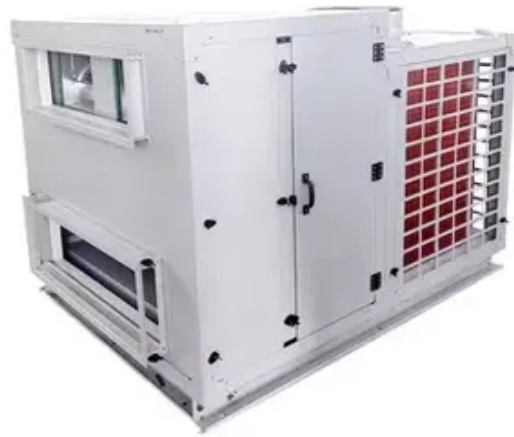

# 26pcs 545 photovoltaic panel size

## Overview

---

The solar cells of SS8-72HD-545M are half the size of those found in standard panels. Major advantages include reduced power consumption, extended life and enhanced efficiency in low-light conditions. Superior Power Density: 545W panels deliver 35-45% more power generation per panel compared to standard 400W modules, making them ideal for space-constrained installations while reducing overall system costs through fewer required panels and simplified installation. Alright, your roof square footage is 1000 sq ft. Can you put a 5kW solar system on your roof?

For that, you will need to know what size is a typical 100-watt solar panel, right?

To bridge that gap of very useful knowledge needed. Bluebird Solar manufactures cutting-edge technology-based 545 Watt Solar Panels, delivering exceptional performance and efficiency. These solar modules are equipped with a state-of-the-art 144-cell configuration, 10BB technology, and Mono PERC cells, ensuring maximum sunlight absorption and. The Longi solar LR5-72HBD 585M Watt is a 585W monocrystalline Dual Glass module and 144 cells from Longi Solar, one of the world's leading manufacturers of the. Here are some of the specifications for the JA Solar 545W Mono: Power output: 545. JA Solar panel, a leading manufacturer of high-performance photovoltaic. Grape Solar 545-Watt High Efficiency Monocrystalline Bifacial PV Solar Panels use high efficiency solar cells made from quality silicon material for high module conversion efficiency, long-term output stability and reliability. High transmittance, low iron tempered glass.

### [545W photovoltaic panel parameters and specifications](#)

The JA Solar 545W Mono is a high-powered solar panel that utilizes monocrystalline silicon technology to deliver efficient energy production. Here are some of the specifications for the JA Solar 545W ...