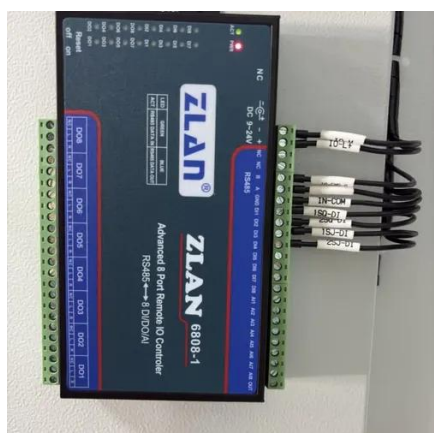

Inverter 28v 220v