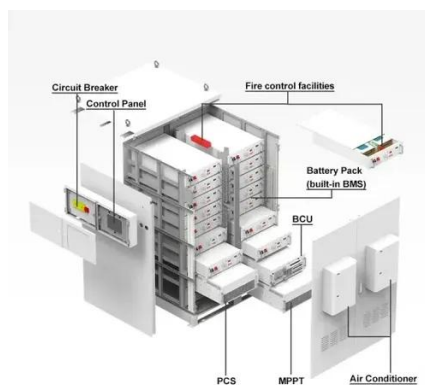

3.8kW SMA Sunny Boy Inverter SB 3.8-US

The SMA SB-3.8 is a transformerless, UL certified solar power inverter with a 10 year warranty, or up to 20 year optional extended warranty. MPPT or Maximum Power Tracking uses SMA OptiTrac Global ...