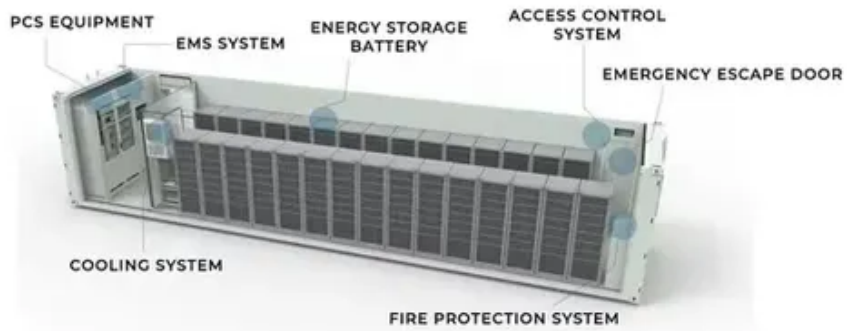

3-8k solar inverter

3-8k solar inverter

[SolarEdge HD Wave SE3800H-US 3.8kW Inverter](#)

The SolarEdge PV inverter combines sophisticated digital control technology with efficient power conversion architecture to achieve superior solar power harvesting and best-in-class reliability.

HYBRID INVERTER

Versatile hybrid inverter fully integrated with Tigo's Energy Intelligence platform--supports solar PV, module-level optimization, and battery backup in one lightweight, storage-ready unit.

SolarEdge HD-Wave 3.8kW 240 Volt AC Single Phase Grid-Tie Inverter ...

This small and lightweight inverter enables simplified shipping and storing and one-person installation. The record-breaking efficiency allows more energy production for an improved ROI.

[Tigo TSI-3.8kW-US EI Inverter , Sun Supply PV](#)

The Tigo EI Inverter is the centerpiece of the Tigo Energy Intelligence (EI) solution. It orchestrates energy production and consumption (when coupled with the Tigo EI Battery).