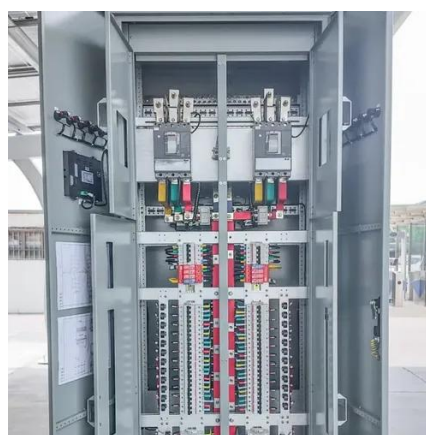

500kW outdoor telecom cabinet for power grid distribution stations

500kW outdoor telecom cabinet for power grid distribution stations

[Photovoltaic Micro-station Energy Cabinet](#)

Provides remote on/off control of each output branch and multi-source inputs (PV, wind, AC, 12V, etc.) for power management flexibility. The Photovoltaic Micro-Station Energy Cabinet is a hybrid power ...

Outdoor Power Systems

Delta's OutD series comes in several sizes to ensure the right dimensions for all telecom equipment. A whole base station can be built inside our OutD cabinets.

Base Station Energy Cabinet

The Base Station Energy Cabinet is a fully enclosed, weather-resistant telecom energy cabinet designed to provide reliable power distribution and battery backup for outdoor communication networks.

[Power System Cabinets , China Manufacturer Direct](#)

1MWh Energy Storage Container System

The 500kW storage converter is designed as an integrated solution, supporting simultaneous access to loads, batteries, grid or diesel generators, and photovoltaic, with a variety of operating modes and ...