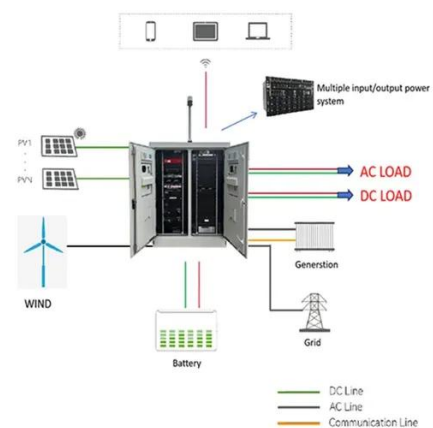

5G Network Components , Install a 5G Network , Multilink

5G cabinets can be extensions of your head-end, central office or even stand as miniature hub sites. Perfect for housing your 5G network, Multilink's cabinets are ideal for outdoor use, durable enough to ...