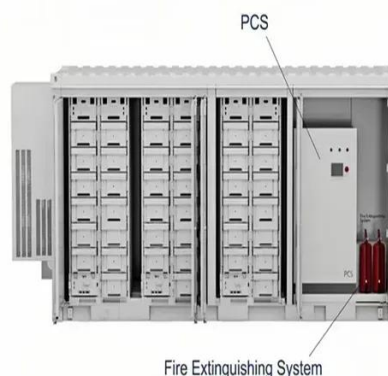

Outdoor Telecom Cabinet

Modern communication and data networks are not limited to indoor areas, but also require reliable and uninterrupted connections in outdoor environments. Outdoor cabinet solutions are critical for ...