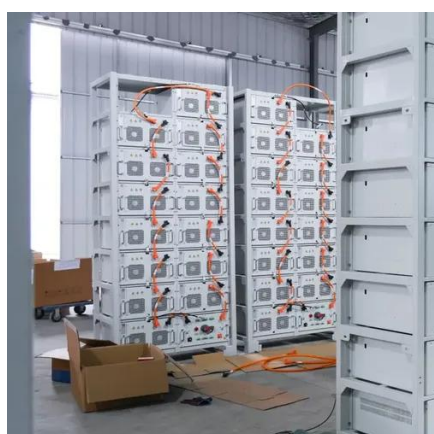

[PF-102A 20Ft Folding Container Insulated house ...](#)

PF-102A 20Ft Folding Container Insulated house with door/windows, only \$45/SF with optional Solar System

20ft Foldable Container House

Discover our 20ft foldable container houses, perfect for prefab homes, offices, and more. Durable, expandable, and quick to assemble. Wholesale available.