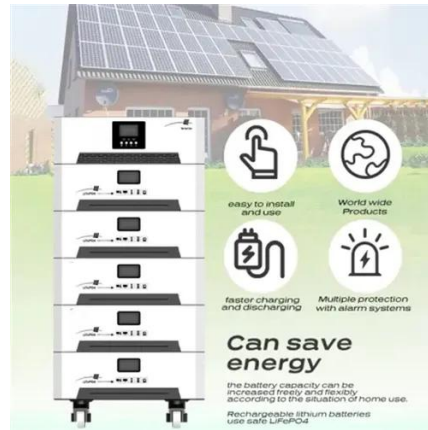

Telecom Base Station Power Supply

Our Telecom Base Station Power Supply solutions provide reliable and scalable backup power for telecom infrastructure. Developed through our Philippines telecom base station project, these battery ...

Energy Storage for Communication Base

The one-stop energy storage system for communication base stations is specially designed for base station energy storage. Users can use the energy storage system to discharge during load peak ...

[GX1000 Power Pack w/ 2 Extended-Life GPS ...](#)

Extend the operational duration of your Trimble base station, rover, or data ...

[Base Power Battery Specifications .](#)

[Compare Models](#)

Compare Base Power's home battery systems - from our streamlined 20kWh wall-mount to our advanced 50kWh ground-mount solution. View complete technical specifications.