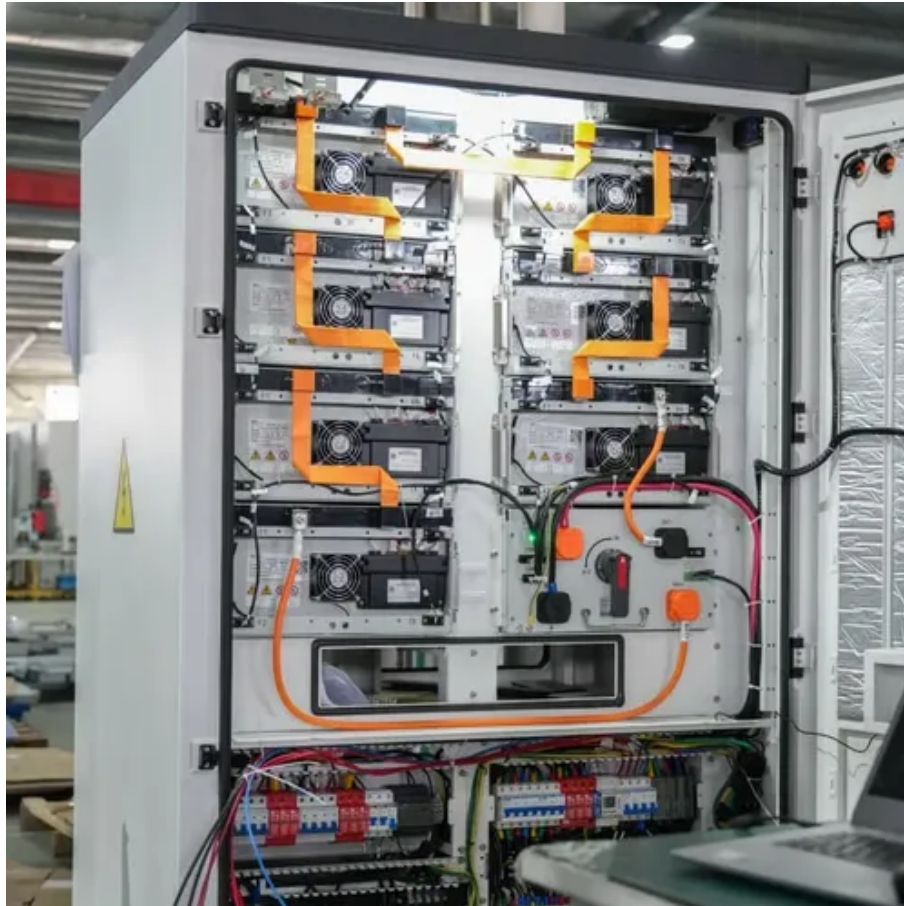

Base station battery pack 2 groups