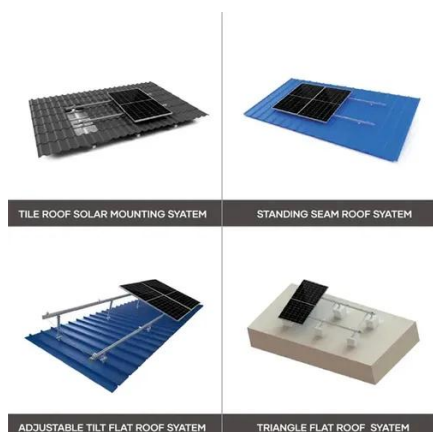

Samlex Base Station Power Supplies

Safety-certified to stringent UL standards in both Canada and the USA (120V Models), Samlex backs all of its power supplies by an industry-leading, no-hassle 3 Year Warranty.