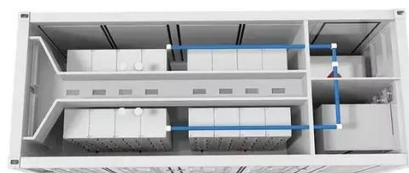

Vertiv(TM) EnergyCore, Lithium Ion Battery Cabinet

Built with lithium-ion batteries, it offers longer performance and more cycles than VRLA batteries. With a fully loaded cabinet shipped to your location and no onsite wiring needed, it saves on deployment ...