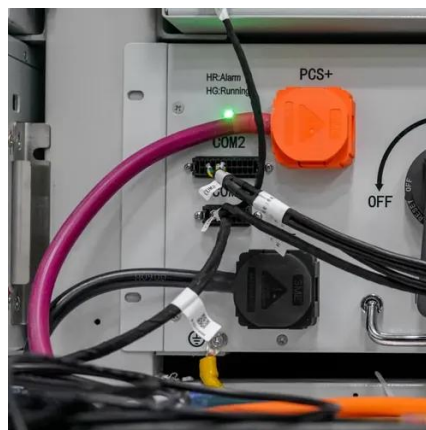

[Vertiv\(TM\) EnergyCore, Lithium Ion Battery Cabinet](#)

The Vertiv(TM) EnergyCore Lithium-Ion Battery Cabinet provides high power density in a compact design. It can deliver up to 222.2 kWb (Li7) or 263 kWb (Li5) in 600 mm wide cabinet. It is designed to ...