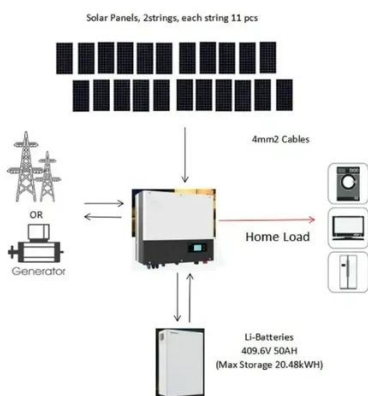

[Vertiv\(TM\) EnergyCore, Lithium Ion Battery Cabinet](#)

The Vertiv(TM) EnergyCore Lithium-Ion Battery Cabinet provides high power density in a compact design. It can deliver up to 222.2 kWb (Li7) or 263 kWb (Li5) in 600 mm wide cabinet. It is designed to ...