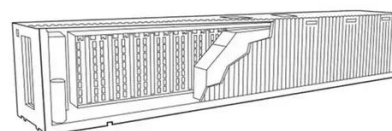

All-in-one Outdoor Lithium Battery Storage Cabinet 215kWh 819.2V BESS

Outdoor Cabinet BESS CX-CI002 is an all-in-one 215kWh lithium battery storage cabinet system specifically developed for demand regulation, peak shaving, industrial and commercial energy ...