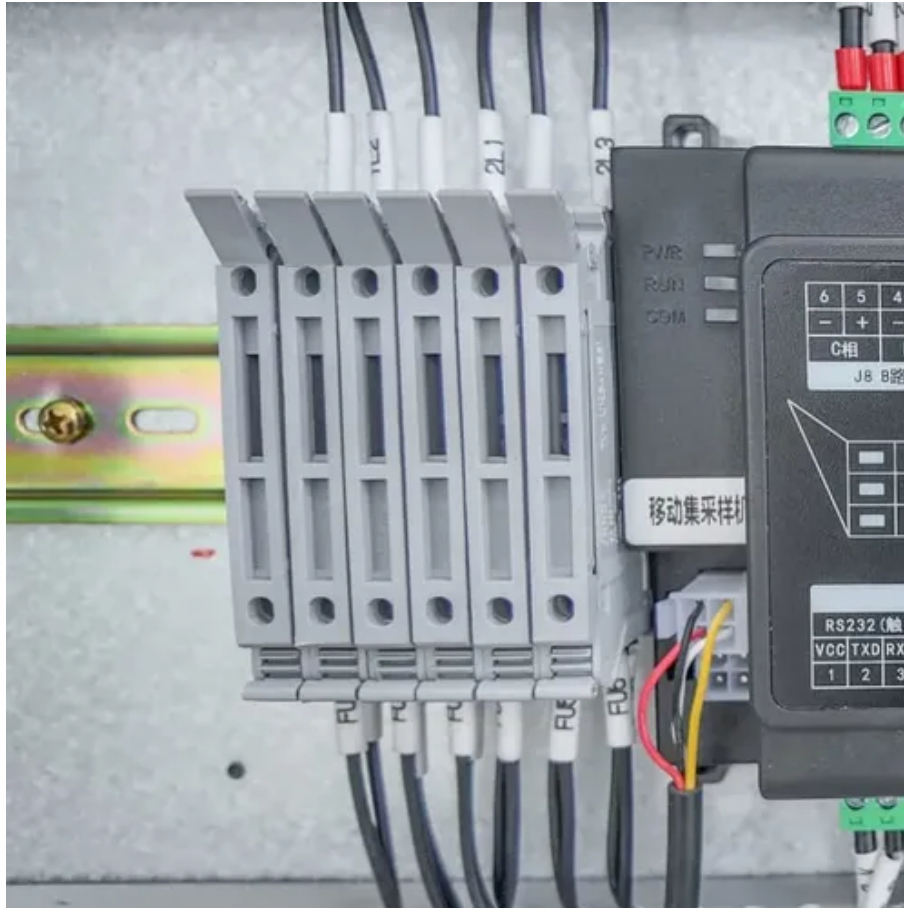

Bolivia has best solar outdoor power cabinet

Bolivia has bess solar outdoor power cabinet

Outdoor Energy Storage Cabinet System Manufacturer Amp Supplier

With over 95 years of. . As a leading energy storage system supplier, Megarevo offers compact, integrated cabinet BESS designed for small C& I, hospitals, conferences, and weak power grid areas. ...

Outdoor BESS Battery Energy Storage Cabinet System for 4 x ...

The NEMA type outdoor lithium battery enclosure can effectively control the inner ideal temperature of the cabinet and make the battery run in an ideal temperature condition.

ESS

BOLIVIA SMART ENERGY STORAGE CABINET SOLUTION

This guide provides step-by-step instructions on how to install your R-BOX-OC outdoor solar battery cabinet, including site selection, assembly, wiring, and system testing. [pdf]

BOLIVIA ENERGY STORAGE PHOTOVOLTAIC , ICEENG CABINET ...

1mw photovoltaic energy storage cabinet used in a cement plant in guinea This work describes the implementation of concentrated solar energy for the calcination process in cement production.