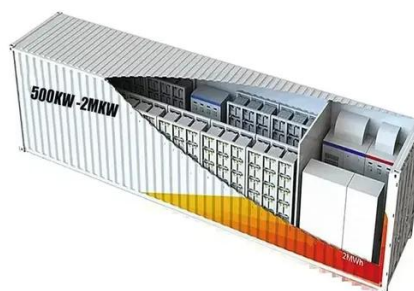

cabinets

Outdoor Cabinet BESS CX-CI002 is an all-in-one 215kWh lithium battery storage cabinet system specifically developed for demand regulation, peak shaving, industrial and commercial energy ...