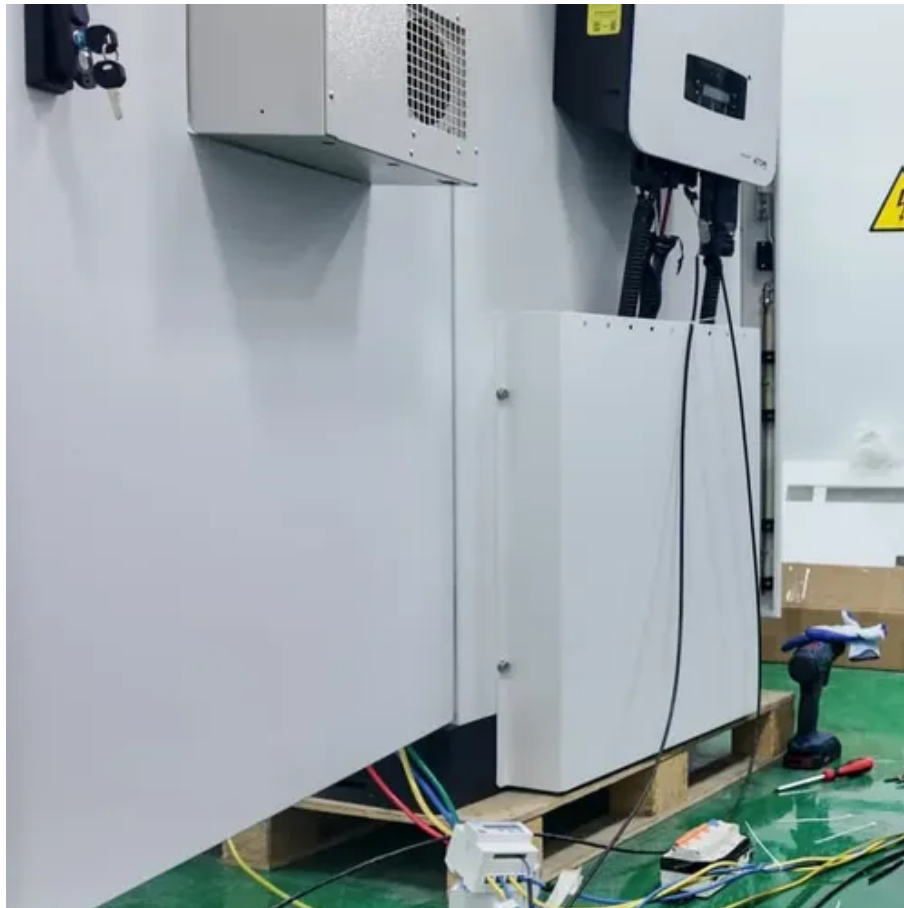

Botswana wholesale outdoor power boxes