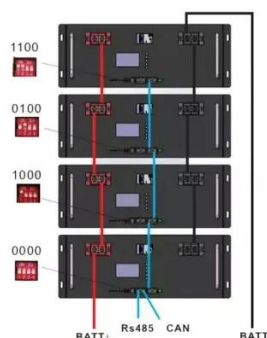

[Best Solar Water Pump Inverters for Off-Grid Power](#)

This guide highlights five inverter solutions that pair well with solar setups and water pumps, from off-grid kits to backup inverter systems. Each option supports pumping needs while ...