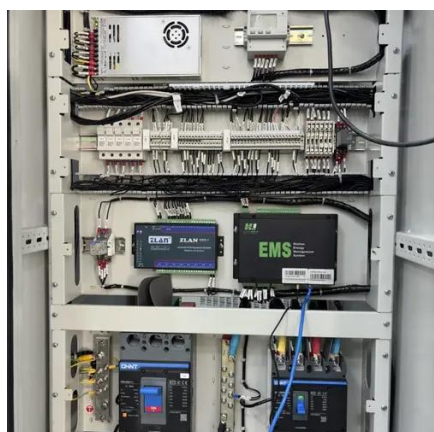

Savannah boasts the largest National Historic Landmark District in the country and sits atop many "best-of" travel lists. While Savannah is missing things like snow, traffic, and long commutes, it is full of ...

ABUJA ENERGY STORAGE PREFABRICATED CABIN DESIGN

This report provides an initial insight into various energy storage technologies, continuing with an in-depth techno-economic analysis of the most suitable technologies for Finnish conditions, namely ...

COMMUNITY definition and meaning , Collins English Dictionary

Community is friendship between different people or groups, and a sense of having something in common. The retirement home provides a sense of community. Two of our greatest strengths are ...

Home , SavFoundation

Founded in 1956 as a "sister" corporation to the local United Way and reorganized in 1986 as a "community foundation," the Community Foundation is an umbrella philanthropic organization ...

Abuja Energy Storage Solar Power