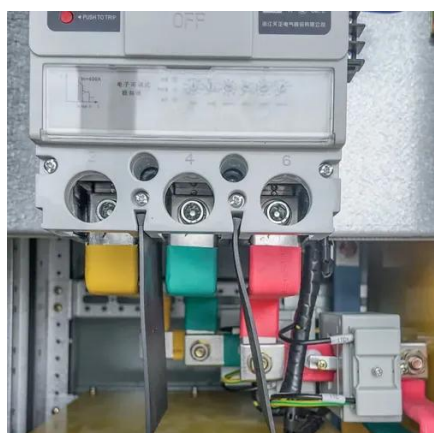

Savannah, GA United States