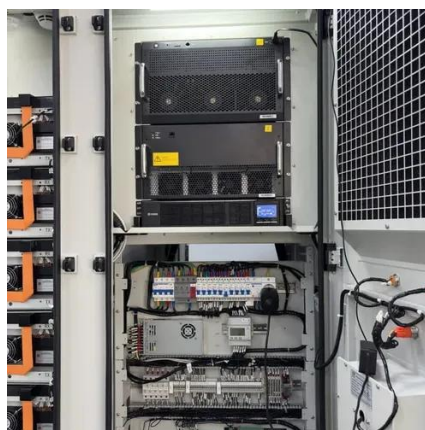

Dual-wielding

For Resident Evil 6 on the PlayStation 3, a GameFAQs message board topic titled "Dual-wielding".