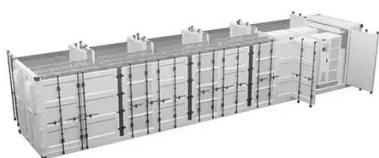

Edge Computing Power Storage Cabinet AC

ESS

Edge Computing Power Storage Cabinet AC

Modular Data Center, Self-Cooling, 2x 44U Racks, 25 kW AC, Service

SmartRack® performance optimized data center (POD) includes 2 44U IT racks, a 25kW in-row cooling unit and a medium-sized service enclosure for edge computing.

Edge computing enclosures integrate professional power distribution and management units. Features include multiple output channels, surge protection, voltage filtering, and support for uninterruptible ...

- ✓ LIQUID/AIR COOLING
- ✓ INTELLIGENT INTEGRATION
- ✓ PROTECTION IP54/IP55
- ✓ BATTERY /6000 CYCLES

EDGE 5 - Air Conditioned Server Rack - EDGE Computing

The EDGE 5 is a Micro Data Centre all in one rack, enabling localised computing to take place. The rack is cooled via a side mounted air conditioning unit that ducts cold air to the front of the rack to cool the ...