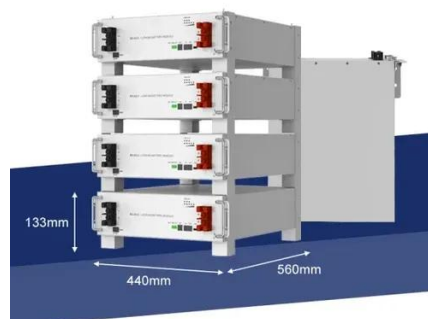

[The Measurement and Evaluation of the Electromagnetic ...](#)

Background measurement is the measurement of environmental electromagnetic field (EMF) before the installation of 5G base station while the working measurement is the measurement ...

[Electromagnetic Field (EMF) measurements near 5G mobile ...](#)

Ofcom has been carrying out radio frequency electromagnetic field (EMF) measurements near mobile phone base stations for many years.¹ These measurements have consistently shown ...