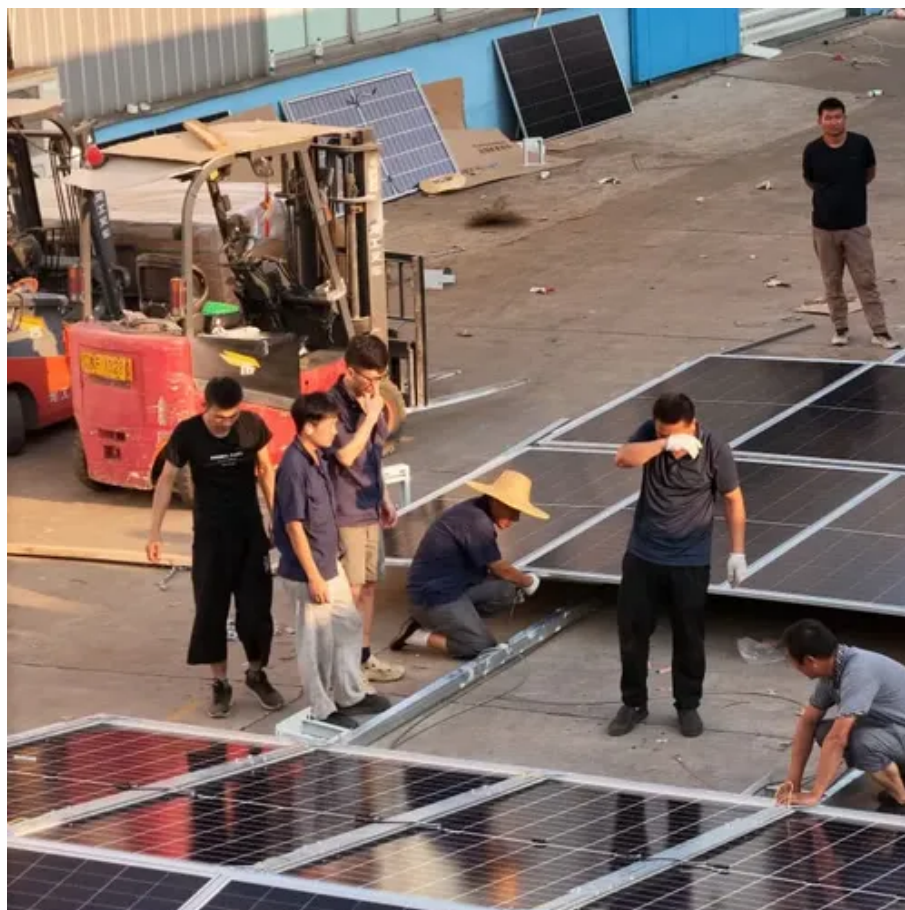

Emergency rescue integrated energy storage cabinet with two-way charging