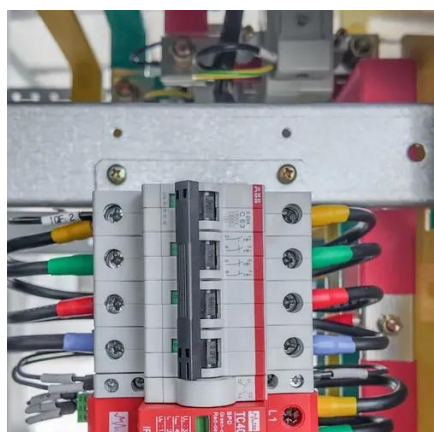

Power Cabinet 250

The Power Cabinet 250 is a turnkey outdoor energy storage solution engineered for rapid deployment and simplified integration. Featuring a built-in inverter, it delivers direct AC power output, eliminating ...