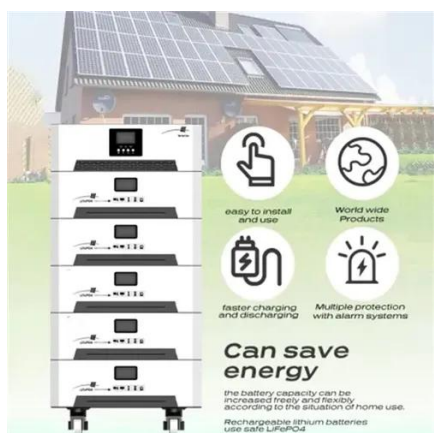

Growatt

The Growatt solar generator is one of the most flexible and innovative tools you can add to your garage today. From taking it on the road for a camping excursion, all the way to relying on the generator for ...

GROWATT INFINITY 1300 Solar Generator, 1382Wh, 1800W AC, ...

INFINITY 1300 uses a LiFePO4 battery, which can be charged and discharged more than 3000 times. It has a long life cycle, a safe & reliable battery, and fast charging speed. This solar generator can be ...

GROWATT Portable Power Station

The Growatt portable power station, Infinity 2000, stands out as an ideal solution for both outdoor enthusiasts and those in need of emergency backup power. With a robust 2048Wh LiFePO4 battery, ...

[GROWATT Portable Power Station, INFINITY 2000 ...](#)

?2-6kWh Expandable? Scale up from 2048Wh to 6kWh with ...

[LiFePO4 Solar Generator , Durable and](#)

Stable

Growatt INFINITY 1300 LiFePO4 solar generator offers 3,000+ life cycles and lasts for almost 10 years, ideal for home backup with UPS and camping.