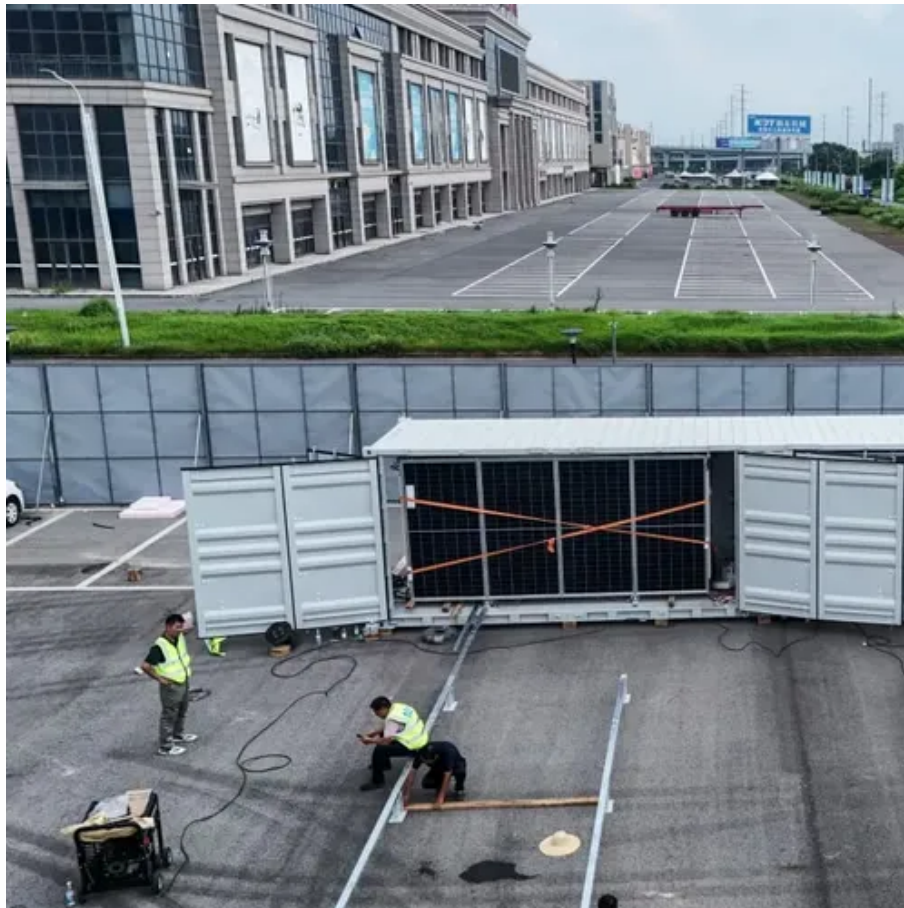

High-performance mobile energy storage container with 100kWh capacity

Overview

Delivers 100 kW rated AC power and 232 kWh battery capacity for industrial and commercial energy needs. Designed with IP55 protection, transformer isolation, and real-time monitoring for enhanced operational safety. HighJoule 100KWh outdoor industrial and commercial energy storage system HJ-G20-100F/HJ-G50-100F; HJB-G20-100F/HJB-G50-100F, integrated LFP/semi-solid battery, intelligent air cooling, millisecond-level off-grid switching, support microgrid/photovoltaic/backup power scenarios. ISO9001, UL, CEI-021, IEC, CE, UN38. A+ grade full new battery cells. Cooli Smart 100kW/215kWh Energy Storage Air-cooled Cabinet: Power Your Future, On Your Terms. GSL-100 (DC50) (215kWh) (EV120) 100kWh Solar Battery Storage Cabinet 280Ah LiFePO4 Battery Air-cooling Photovoltaic Charging Energy Storage Cabinet is an efficient and reliable energy storage and charging solution designed for photovoltaic systems and electric vehicle (EV) charging. This integrated outdoor cabinet features lithium iron phosphate (LFP) batteries, modular PCS, EMS, power distribution, fire protection, and.

High-performance mobile energy storage container with 100kWh capacity

[100kWh to 144kWh Air-cooled Energy Storage System](#)

Dagong ESS 100kWh to 144kWh Air-cooled Energy Storage System cabinet is a high-performance energy storage system using LFP batteries. It offers capacities up to 144kWh and power options up ...