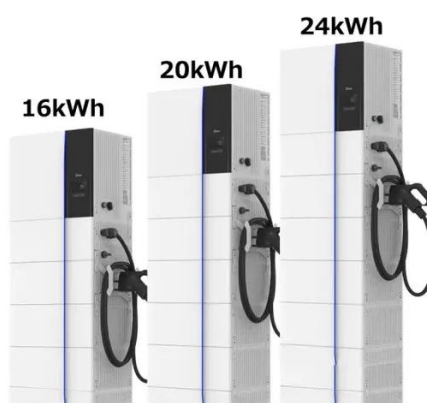

High-performance mobile energy storage container with 100kWh capacity

Overview

Delivers 100 kW rated AC power and 232 kWh battery capacity for industrial and commercial energy needs. Designed with IP55 protection, transformer isolation, and real-time monitoring for enhanced operational safety. HighJoule 100KWh outdoor industrial and commercial energy storage system HJ-G20-100F/HJ-G50-100F; HJB-G20-100F/HJB-G50-100F, integrated LFP/semi-solid battery, intelligent air cooling, millisecond-level off-grid switching, support microgrid/photovoltaic/backup power scenarios. ISO9001, UL, CEI-021, IEC, CE, UN38. A+ grade full new battery cells. Cooli Smart 100kW/215kWh Energy Storage Air-cooled Cabinet: Power Your Future, On Your Terms. GSL-100 (DC50) (215kWh) (EV120) 100kWh Solar Battery Storage Cabinet 280Ah LiFePO4 Battery Air-cooling Photovoltaic Charging Energy Storage Cabinet is an efficient and reliable energy storage and charging solution designed for photovoltaic systems and electric vehicle (EV) charging. This integrated outdoor cabinet features lithium iron phosphate (LFP) batteries, modular PCS, EMS, power distribution, fire protection, and.

High-performance mobile energy storage container with 100kWh capacity

[100kWh to 144kWh Air-cooled Energy Storage System](#)

Dagong ESS 100kWh to 144kWh Air-cooled Energy Storage System cabinet is a high-performance energy storage system using LFP batteries. It offers capacities up to 144kWh and power options up ...

Revolutionizing Energy Storage: TLS Energy's 100kW/233kWh All-in ...

High-Performance Energy Storage with LFP Battery Technology. TLS Energy's 100kW/233kWh storage cabinet utilizes LFP (LiFePO4) battery cells, known for their long lifespan, ...