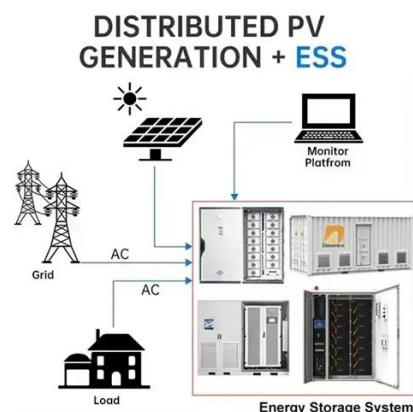

BATTERY

OUTDOOR ENERGY STORAGE BATTERY VOLTAGE ASSIGNMENT: Typically, outdoor energy storage batteries operate at voltages ranging from 12 to 48 volts, depending on the technology ...

Standard voltage of solar battery cabinet lithium battery pack

ICEENG CABINET serves customers in 18+ countries across Africa, providing outdoor communication cabinets, power equipment enclosures, and battery energy storage cabinets for telecommunications, ...