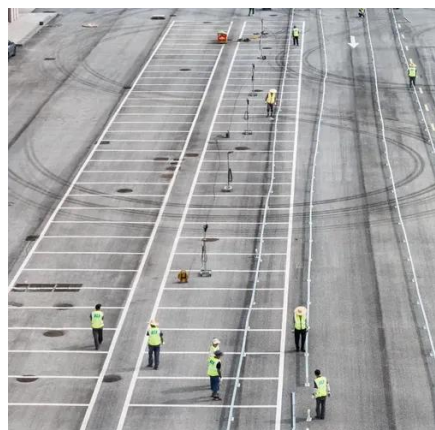

THE COST OF BUILDING A COMMUNICATION BASE STATION INVERTER ...

A 220 volt power inverter converts direct current to conventional alternating current. It can be used to run electronic equipment when there is no normal power supply.