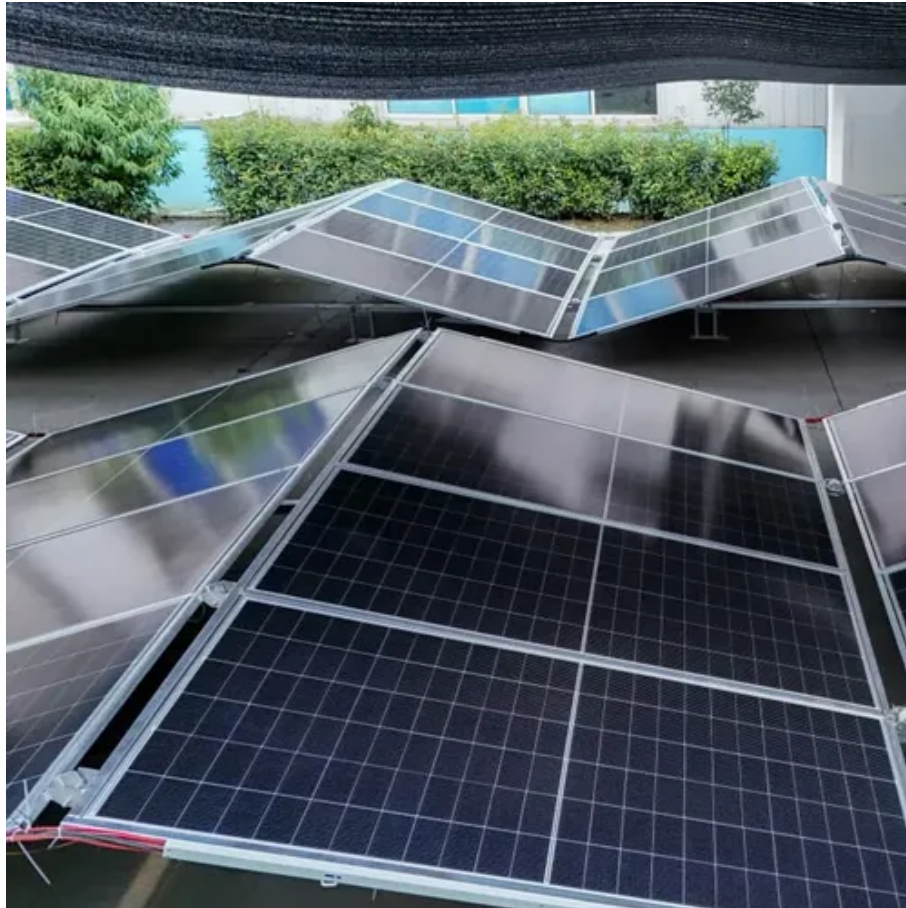

Huawei Prague solar glass model