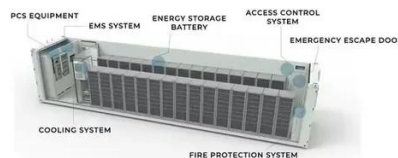

Energy Storage Equipment, Energy storage solutions, Lithium battery

To cope with the problem of no or difficult grid access for base stations, and in line with the policy trend of energy saving and emission reduction, Huijue Group has launched an innovative ...

[Indoor Photovoltaic Telecom Energy Cabinet](#)

Integrates solar input, battery storage, and AC output in a compact single cabinet. Offers continuous power supply to communication base stations--even during outages. Remote diagnosis, ...

Indoor Photovoltaic Energy Cabinet

From product customization to installation and maintenance, we offer comprehensive residential energy storage services to meet various energy needs, creating intelligent, eco-friendly, and energy-efficient ...

[10KWh/ 20KWh/ 30KWh/40KWh Indoor](#)