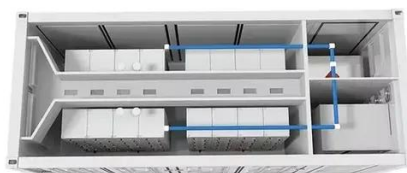

[M6 Solar Lithium Portable Power Station](#)

Subscribed 0 36 views 6 months ago Rated Power:600W-1000W Capacity of Battery Pack:530Wh-1000Wh Rated Voltage:220V/50Hz more

[Portable Power Station, 297Wh Backup](#)