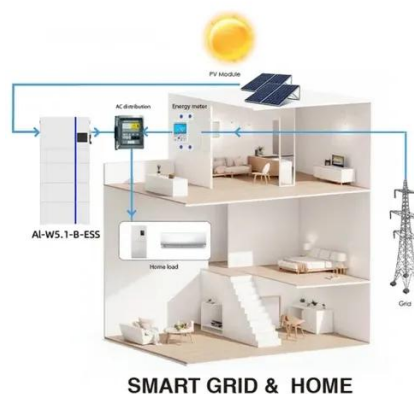

Solutions for Homes & Industry

Discover Malaysia's solar battery storage opportunities for homes and businesses. Learn about residential battery backup, commercial BESS systems, and real GSL ENERGY installations.