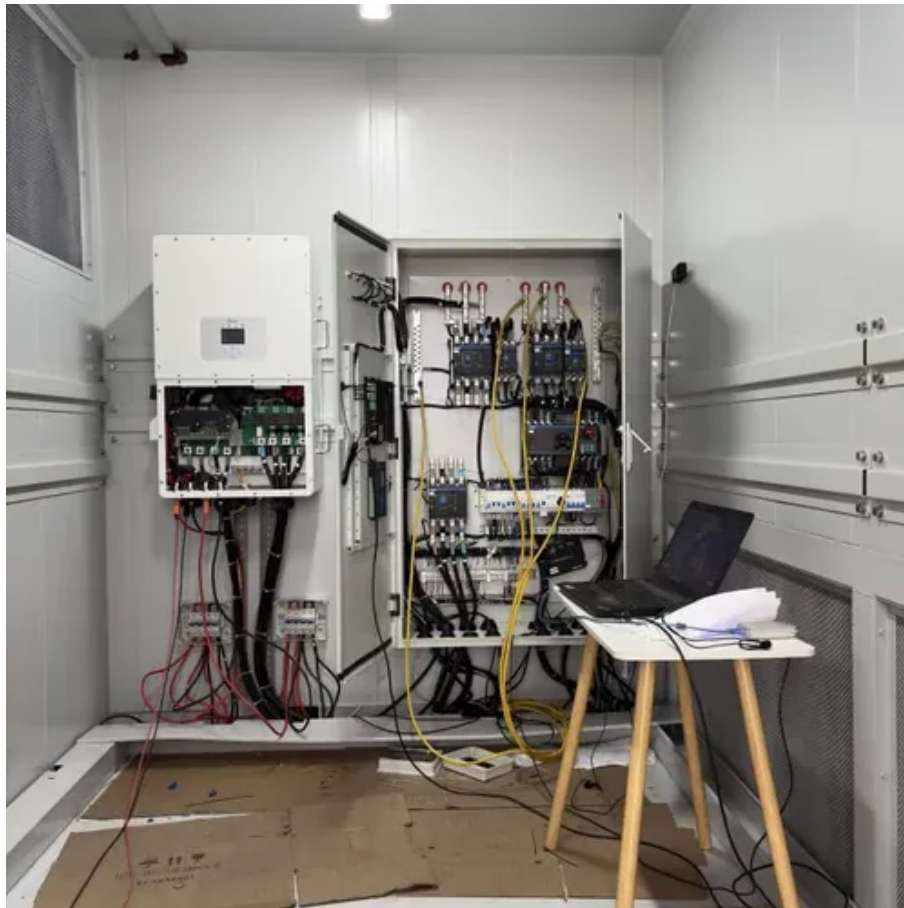

Kuala Lumpur solar container lithium battery solar container energy storage system