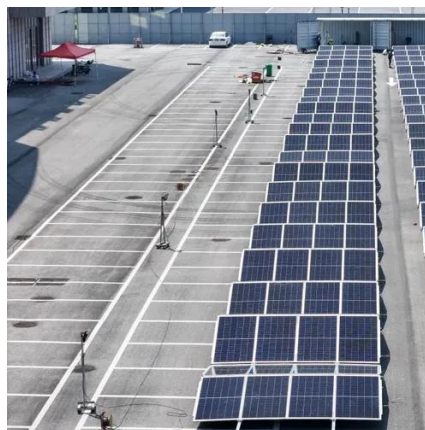

Outdoor Enclosures , NEMA-Rated Telecom Cabinets , IP55, IP65

Explore Waterproof & Weatherproof NEMA-Rated Outdoor Enclosures and Cabinets with AZE! Durable Materials: Choose from galvanized steel, stainless steel, or aluminum for superior corrosion ...