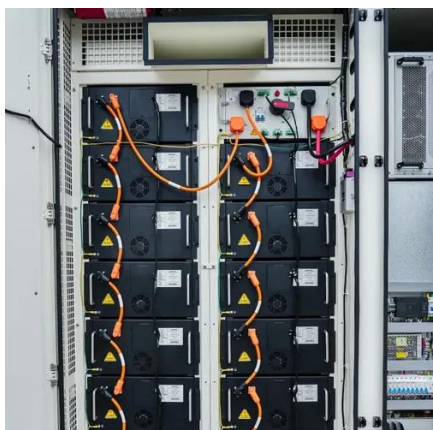

LILONGWE GRID SIDE ENERGY STORAGE CABINET SOLUTIONS

This report provides an initial insight into various energy storage technologies, continuing with an in-depth techno-economic analysis of the most suitable technologies for Finnish conditions, namely ...

Integrated Energy Storage Cabinet

The Cabinet offers flexible installation, built-in safety systems, intelligent control, and efficient operation. It features robust lithium iron phosphate (LiFePO4) batteries with scalable capacities, supporting on ...

BATTERY CABINET MANUFACTURERS NEAR LILONGWE

FAQS about Battery cabinet in power distribution station What type of batteries are used in energy storage cabinets? Lithium batteries have become the most commonly used battery type in modern ...

Lilongwe Distributed Energy Storage Cabinet Manufacturers: ...

AFRI SOLAR - Malawi's growing demand for reliable energy solutions has positioned distributed energy storage cabinets as critical infrastructure. This article explores how manufacturers in Lilongwe are ...