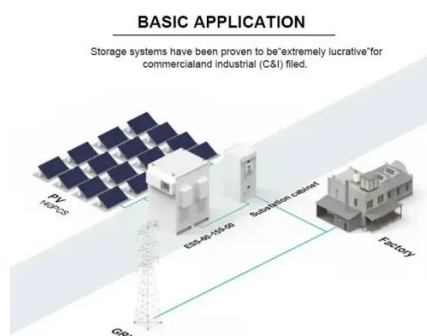

LILONGWE WALL MOUNTED ENERGY STORAGE BATTERY

Solar energy storage cabinet lithium battery structure design and pack structure design Nowadays, battery design must be considered a multi-disciplinary activity focused on product sustainability in ...