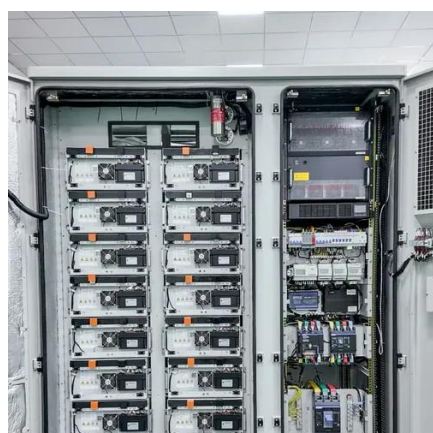

[Buy Lithium Iron Phosphate Batteries for Solar Systems](#)

Shop Lithium Iron Phosphate Batteries for superior energy storage and long cycle life. Power your off-grid or home solar setup with reliable batteries.