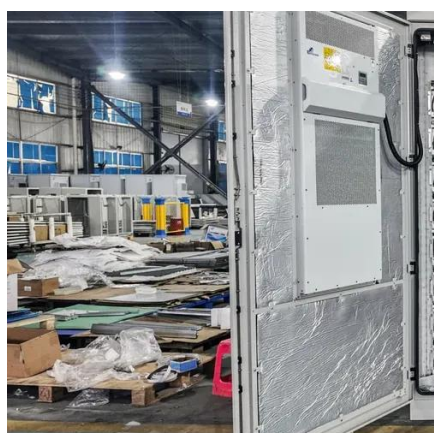

[What are the Magic Cube energy storage](#)