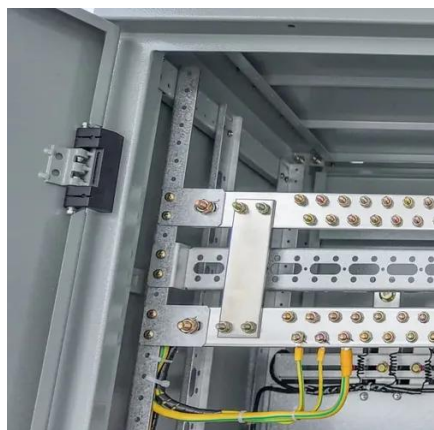

Malaysia energy storage cabinet 40kWh

Malaysia energy storage cabinet 40kWh

[10KWh/ 20KWh/ 30KWh/40KWh Indoor Photovoltaic Energy Cabinet](#)

It adopts a modular design, compatible with multi-source input and output of mains, photovoltaic, and energy storage, and can be flexibly configured according to scene requirements to provide ...

[Outdoor 19-inch 25U Lithium Battery Cabinet](#)

The 25U Solar Battery Cabinet, equipped with a 40kWh energy storage system, is a highly efficient and reliable electrical enclosure specifically designed for renewable energy applications.

It converts the direct current generated by photovoltaic modules into alternating current and realizes functions such as electric energy storage, management, and supply, providing clean and renewable ...