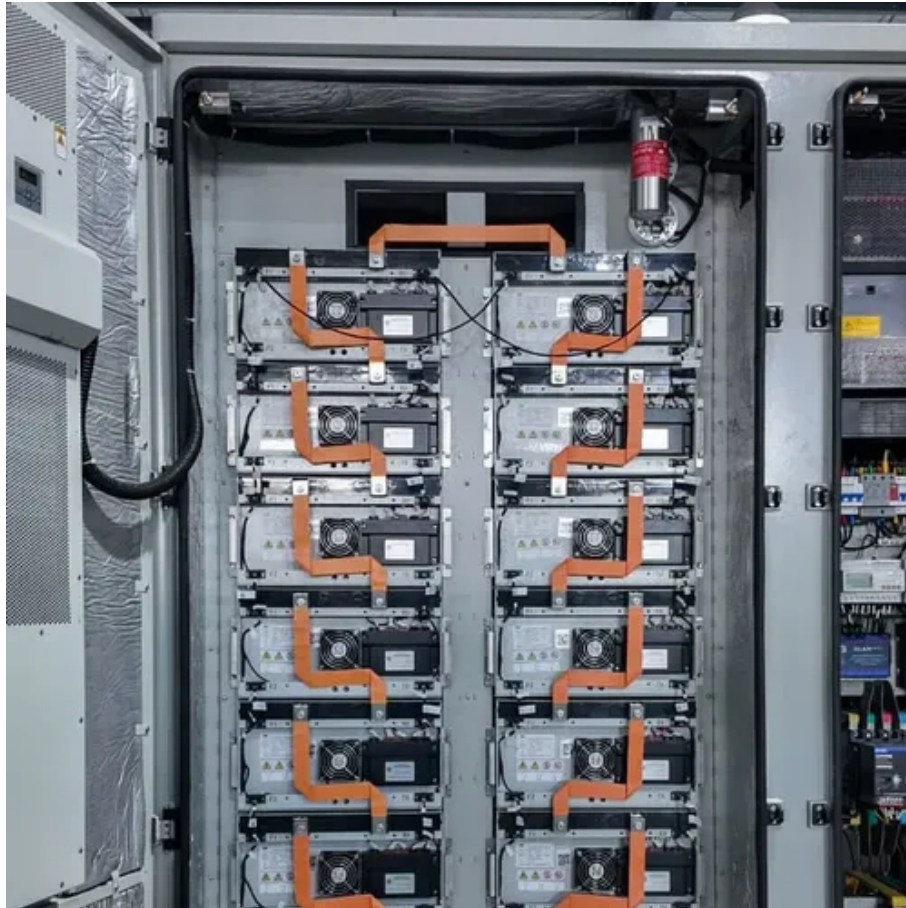

# Male generator cabinet bess

## Male generator cabinet bess

---

## Male Container Generator BESS: Revolutionizing Energy Storage ...

The male container generator BESS isn't just another energy storage option - it's a paradigm shift in how industries approach power management. With their combination of flexibility, scalability and cost ...

## BESS Cabinet

What Is a BESS Cabinet? A BESS cabinet is an industrial enclosure that integrates battery energy storage and safety systems, and in many cases includes power conversion and control systems. It is ...