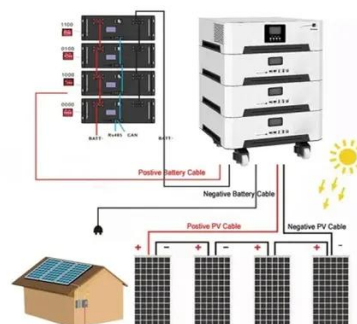

Moodle app guide for admins

Moodle Mobile FAQ for other administration-related mobile app questions. Moodle app security dev:Moodle Mobile debugging WS requests - a guide to helping you find and report problems with ...