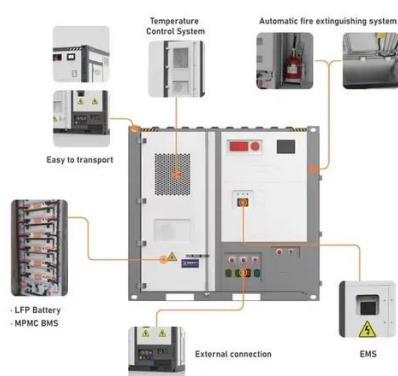

CN113394866A

The invention provides a multifunctional mobile energy storage and power supply system.

Application of Mobile Energy Storage for Enhancing Power Grid

Mobile energy storage systems, classified as truck-mounted or towable battery storage systems, have recently been considered to enhance distribution grid resilience by providing localized support to critical loads during ...

Mobile energy storage systems with spatial-temporal flexibility for

A mobile energy storage system is composed of a mobile vehicle, battery system and power conversion system [34]. Relying on its spatial-temporal flexibility, it can be moved to different charging ...

Mobile Energy Storage System (15KWH)

The mobile energy storage system (15KWH) is a powerful and mobile energy storage system delivering 6KW output power and 15KWH capacity. Designed with A+ grade Sodium-ion Prismatic Cells and a smart BMS, ...