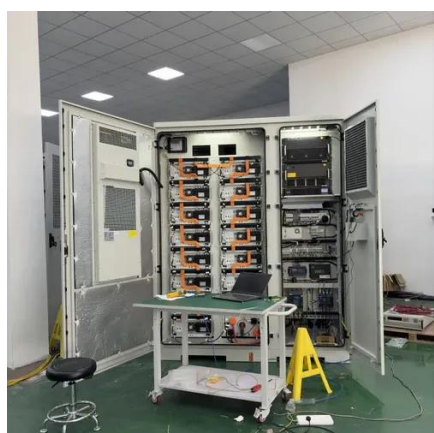

Vertiv HPL Lithium-ion Battery Energy