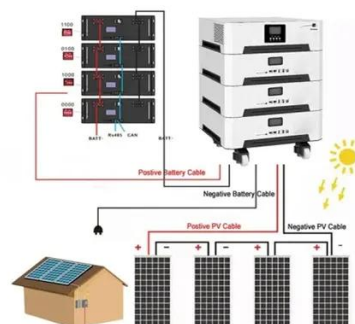

Company Overview

Shanghai Huijue Technologies Group Co., Ltd.
Products: Outdoor Cabinets and Solution/Data Center and Solution/FTTX Products and Solution/Site Energy Solution, Renew Energy/C& I Energy Storage ...