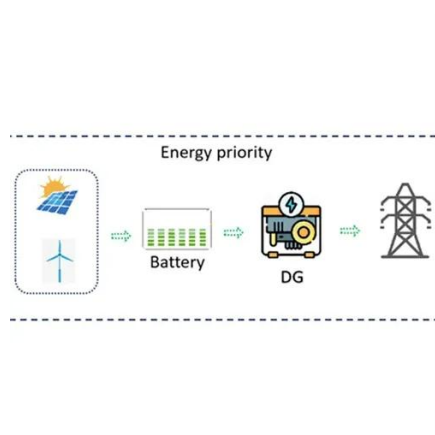

Operator base station communication equipment