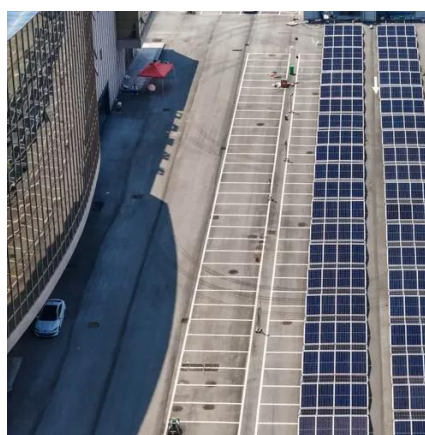

Outdoor Equipment Distributors Inc.

Exceptional Service Outdoor Equipment Distributors has over 50 years of experience in distributing premium outdoor power equipment. Our mission is to provide exceptional customer service and sell ...