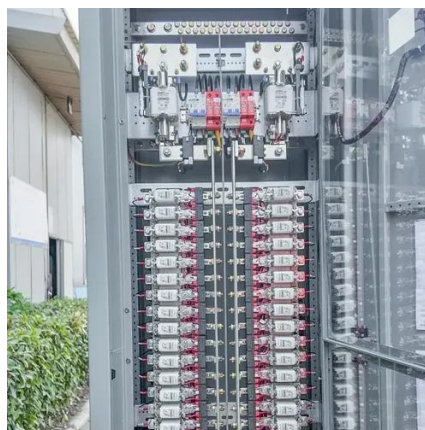

operational, no ...

New XL Weatherproof Insulated Outdoor Battery Cabinet With Heat/AC

These genuine, industrial grade outdoor cabinets are insulated and come with a 600w heat/ac 110v unit. When you build your battery inside you can add a dedicated 1000w pure sine wave inverter to power ...

Outdoor Battery Box Enclosures and Cabinets , Lithium-ion , Solar

AZE's outdoor battery racks and battery enclosures keep your batteries safe from weather, vermin and damage, we have enclosures for wall or floor mount with models available for indoor and outdoor ...