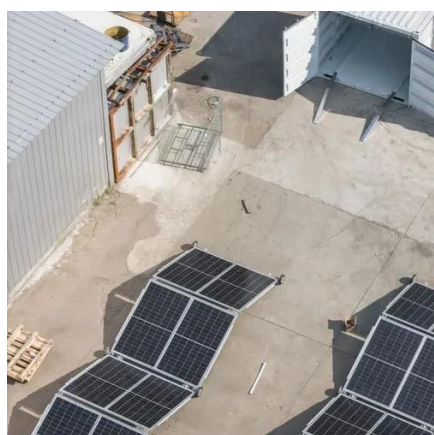

### Palau Outdoor Energy Storage Cabinet Cooperation Model: Powering

From disaster resilience to cost savings, Palau's energy storage cooperation model offers more than just batteries in boxes - it's an energy insurance policy for island nations.

## **Palau Energy Storage Power Plant: Powering Sustainable Island**

Palau's ambitious renewable energy transition relies heavily on innovative energy storage solutions. This article explores how advanced battery storage systems are transforming the Pacific island nation's ...

### **Palau Large Energy Storage Cabinet**

The Palau Solar Battery Project will be the largest such project in the Western Pacific. It will lessen Palau's imported fuel dependency, a major step towards its ambitious goal of 100%.