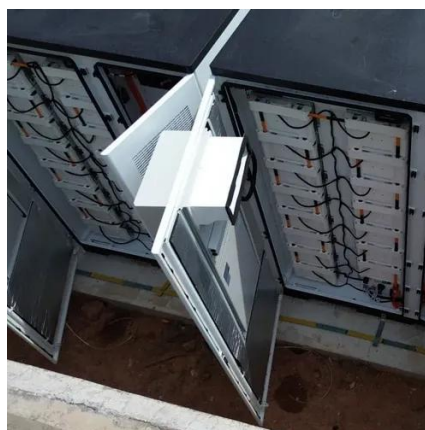

Palau Large Energy Storage Cabinet

The Palau Solar Battery Project will be the largest such project in the Western Pacific. It will lessen Palau's imported fuel dependency, a major step towards its ambitious goal of 100%.