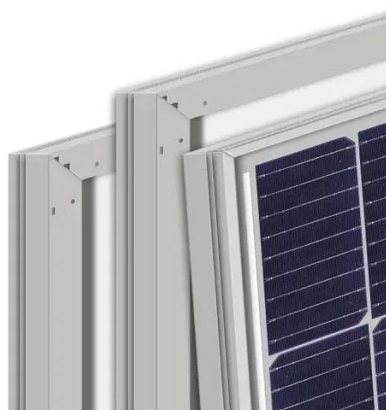

Panel Brackets and Panel Types for

Summary: Discover how selecting the optimal photovoltaic panel brackets and panel types can boost energy efficiency, reduce installation costs, and maximize ROI for residential, commercial, and industrial solar ...