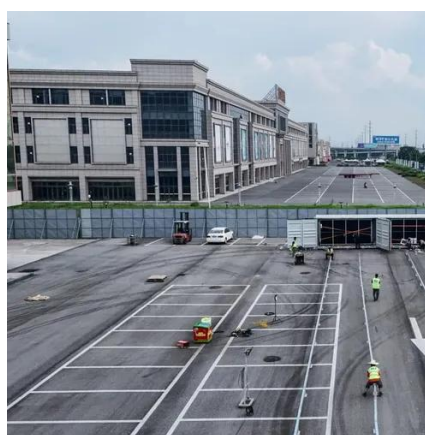

Selection of Photovoltaic Mounting Brackets for Color Steel Tile Roofs

Widely used on color steel tile roofs with high waterproofing requirements, such as industrial plants, warehouses, and commercial buildings. Ideal for small- to medium-sized distributed photovoltaic ...