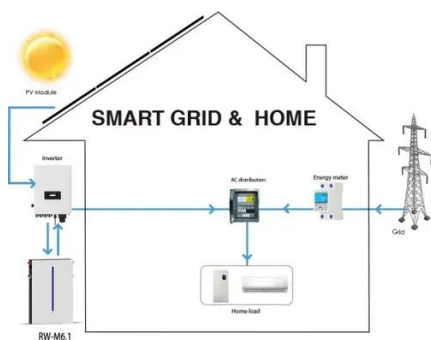

Installation System, ...

This is an economical photovoltaic installation solution suitable for ...

How to Connect Photovoltaic Panel Plugs on Color Steel Tile Roofs: A

When installing photovoltaic panels on color steel tile roofs, the plug connection process becomes particularly challenging due to the roof's unique corrugated surface.

How to Install Solar Panels on Color Steel Tile Roofs: A Complete Guide

This practical guide explains photovoltaic panel installation on color steel tile roofs, covering technical considerations, cost benefits, and real-world success stories.

Photovoltaic Color Steel Tile Bracket Installation: Your Go-To Guide

That's what installing photovoltaic color steel tile brackets feels like without proper guidance. These unassuming metal pieces are the unsung heroes of solar panel systems, responsible for keeping your expensive PV ...