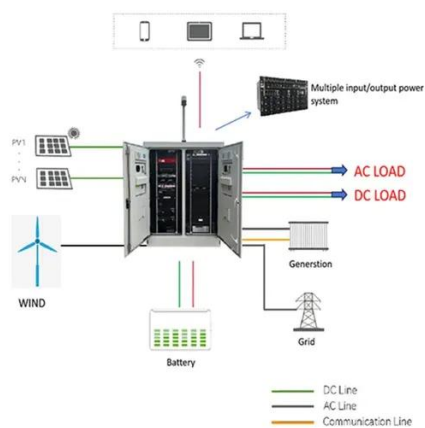

How to install solar energy on color steel tile roof

Installation of solar energy systems on color steel tile roofing requires careful consideration of multiple factors, including roof assessment, necessary materials, and the right installation technique.