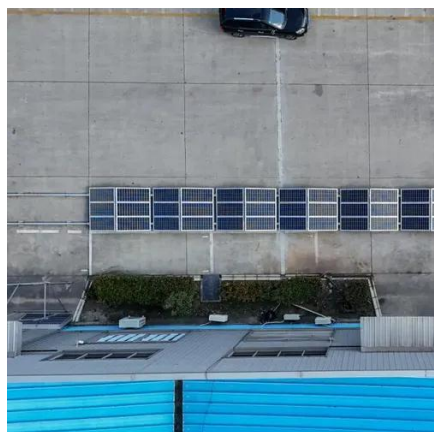

How to Construct Colored Steel Tile Photovoltaic Panels: A Step ...

How to Construct Colored Steel Tile Photovoltaic Panels: A Step-by-Step Guide for Modern Builders Why Your Roof Deserves This Glow-Up Let's face it - roofs are the unsung heroes of architecture. ...

Colored steel tiles photovoltaic panels

Color Steel Tile Roof Structure. Color steel tile roofs are mainly divided into the following three types: Key Points of Installation. 1. position of brackets and roof ridges and roof panels. the photovoltaic ...

Revolutionizing Solar Integration: Photovoltaic Panels Glued to ...

Meta Description: Discover how adhesive-mounted photovoltaic panels on color steel plates are transforming industrial solar installations. Explore cost-saving benefits, technical breakthroughs, and ...

[How to lay photovoltaic panels on color steel plates](#)

How to lay photovoltaic panels on color steel plates 1. Structural framework: This is the main support structure made of metal (often aluminum or galvanized steel), designed to hold the ...